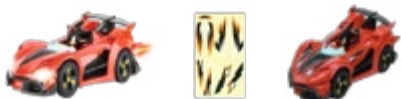

2,4GHz Team Sonic Racing™ - Shadow, Performance Version

So