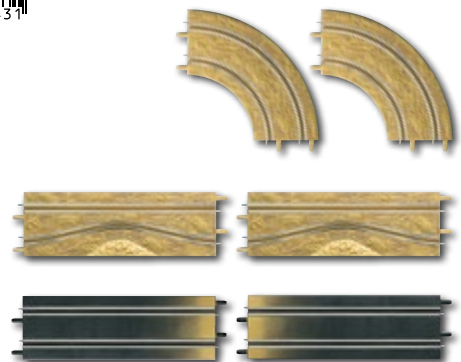

Rally Ausbauset

2 x Rally Kurven 1/90°, 2 x Rally Engstellen, 2 x Übergangsgeraden 342 mm

Rally extension set

2 x Rallye curves 1/90°, 2 x Rallye narrow sections, 2 x crossover straights 342 mm/13.46 in.