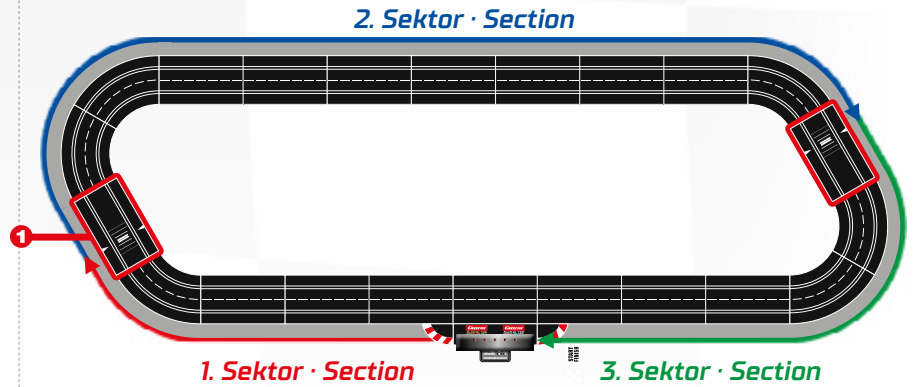

PERFORMANCE MEASUREMENT!

20030371
4 007486 303713

DIE CARRERA CHECK LANE MACHT ES MÖGLICH!

Die Carrera-Schiene inkl. DIGITAL Decoder zur Segment- bzw. Zwischenzeitmessung.

THE CARRERA CHECK LANE MAKES IT POSSIBLE!

The Carrera track incl. DIGITAL decoder for segment and split time measurement.

ZWISCHENZEITMESSUNG

Die Carrera Check Lane macht es Carrera-Piloten möglich, ihre Zwischenzeiten zu messen. An beliebiger Stelle platziert, misst die Carrera Check Lane die Zwischenzeit der Fahrer. Wie im echten Motorsportrennen hat der Carrera-Pilot ab sofort sein komplettes Fahrverhalten auf der Rennstrecke unter Kontrolle.

Split TIME MEASUREMENT

The Carrera Check Lane makes it instantly possible for Carrera drivers to measure their intermediary times. Placed at any point, the Carrera Check Lane measures the drivers' intermediate times. Just like in real auto racing, the Carrera drivers instantly have their complete driving behavior on the course under their control.

MOTORENMESSUNG

Die Beschleunigung eines Carrera Fahrzeuges kann genau gemessen werden, dies ermöglicht der Einbau von mehreren Check Lanes hintereinander. Dank der Carrera Check Lane zählt also nicht nur das Endergebnis, sondern das Fahrverhalten während des gesamten Rennens! (nur in Verbindung mit Carrera AppConnect und der Carrera Race App).

ENGINE MEASUREMENT

The acceleration of a Carrera car can be measured precisely, through the installation of several Check Lanes in a row. Thanks to the Carrera Check Lane, not only the final result, but also the driving behavior throughout the entire race counts! (only in connection with Carrera App Connect and the Carrera Race App).