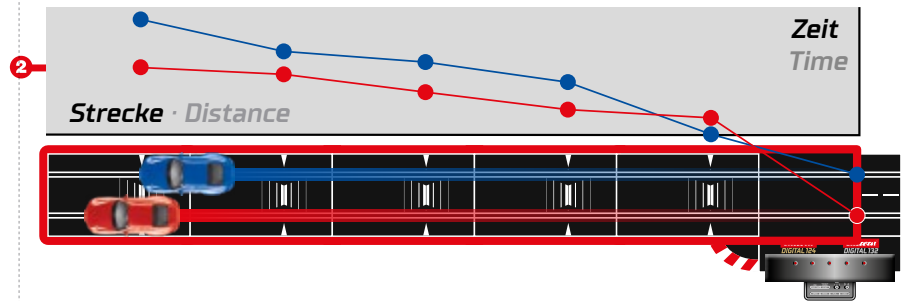

ENGINE MEASUREMENT

The acceleration of a Carrera car can be measured precisely, through the installation of several Check Lanes in a row. Thanks to the Carrera Check Lane, not only the final result, but also the driving behavior throughout the entire race counts! (only in connection with Carrera App Connect and the Carrera Race App).