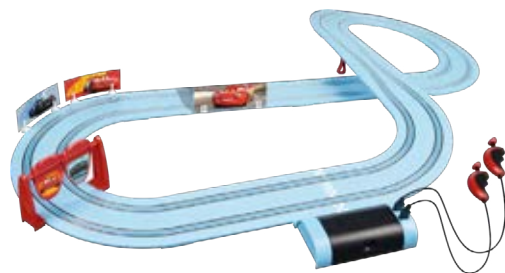

4007486630390

20063039