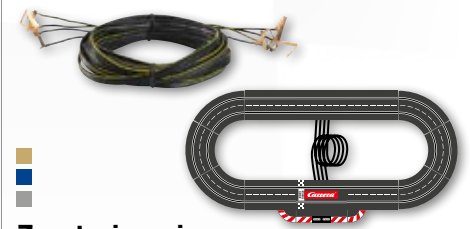

Zusatzspeisung Additional supply

20085509