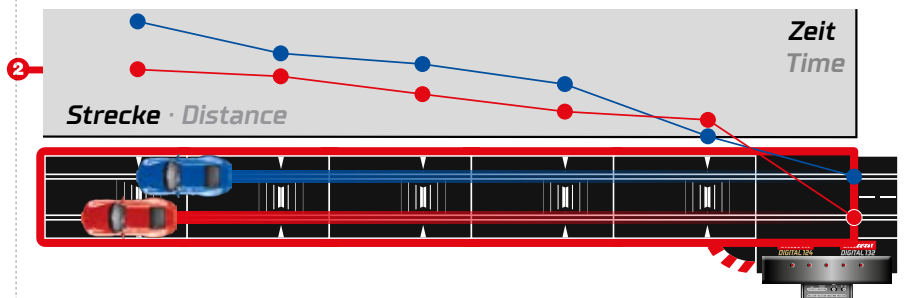

ENGINE MEASUREMENT

The acceleration of a Carrera car can be measured precisely, through the installation of several Check Lanes in a row. Thanks to the Carrera Check Lane, not only the final result, but also the driving behavior throughout the entire race counts! (only in connection with Carrera App Connect and the Carrera Race App).