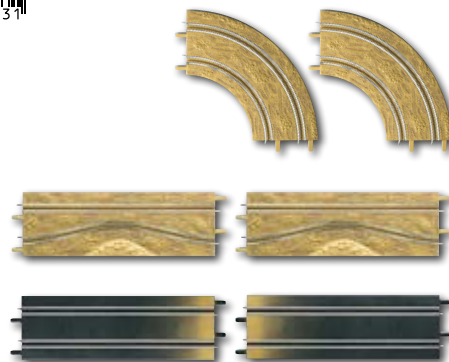

Rally Ausbauset

2 x Rally Kurven 1/90°, 2 x Rally Engstellen, 2 x Übergangsgeraden 342 mm

Rally extension set

2 x Rallye curves 1/90°, 2 x Rallye narrow sections, 2 x crossover straights 342 mm/13.46 in.