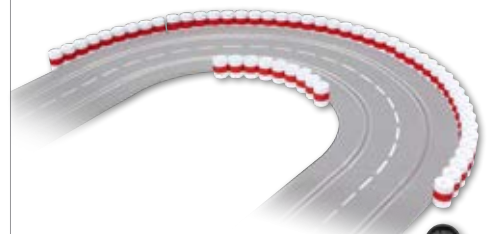

20 m/65.62 ft. roll

20085220

Leitplanke 3 m,

Halterungen 24 x, Endstücke 12 x,
Verbindungsstücke 6 x

Guard rail 3 m/9.84 ft.,

supports 24 x, end pieces 12 x,
guard rail connecting pieces 6 x

20021130

4 007486 211308