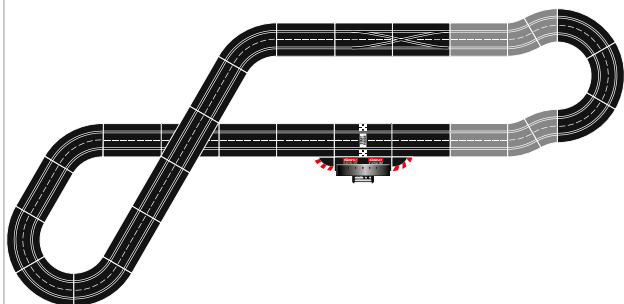

↔ 368 x 170 cm · 12.07 x 5.58 ft.

◻ 8,7 m · 28.54 ft.