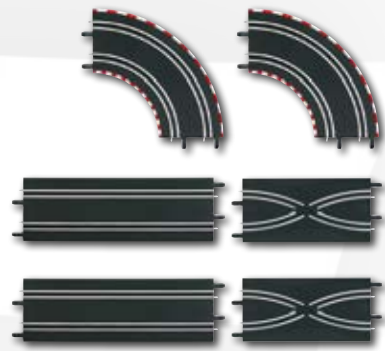

Action Pack Jump Ramp

and Landing Ramp, 6 x straights 342 mm/13.46 in.

20061600

4 007486 616004