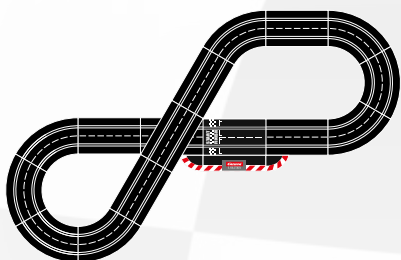

↔ 217 x 139 cm · 7.12 x 4.56 ft.

◻ 5,3 m · 17.38 ft.