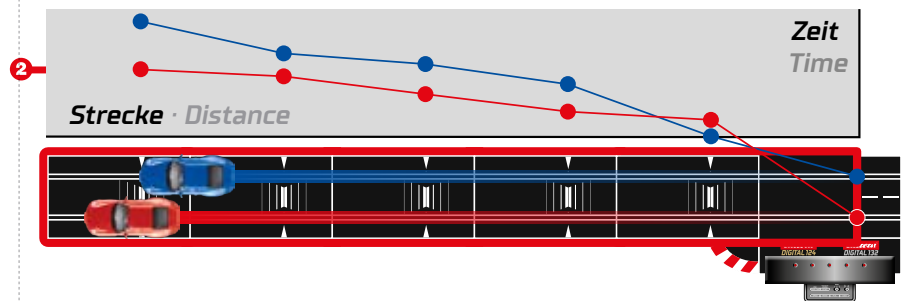

ENGINE MEASUREMENT

The acceleration of a Carrera car can be measured precisely, through the installation of several Check Lanes in a row. Thanks to the Carrera Check Lane, not only the final result, but also the driving behavior throughout the entire race counts! (only in connection with Carrera App Connect and the Carrera Race App).