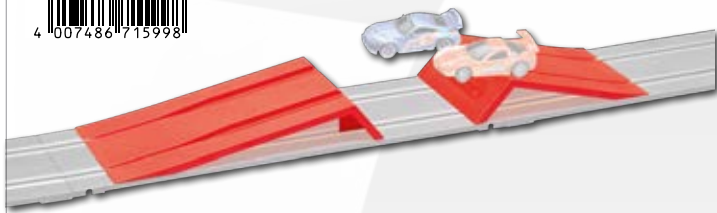

20071599

4 007486 715998