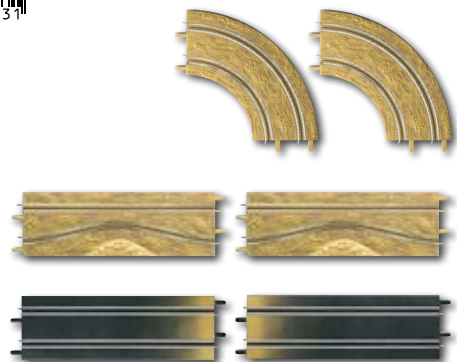

Extension Set Single lane curves / single lane straights

8 x single lane curves, 4 x single lane straights 342 mm/13.46 in.

20061643

4 007486 616431