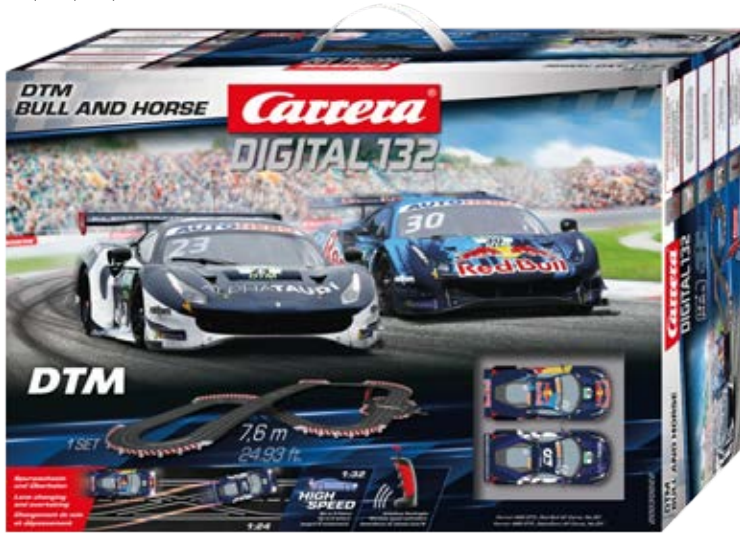

DTM Bull and Horse

AT | DT | FE | RB

270 x 185 cm
8.86 x 6.07 ft.

7.6 m
24.93 ft.