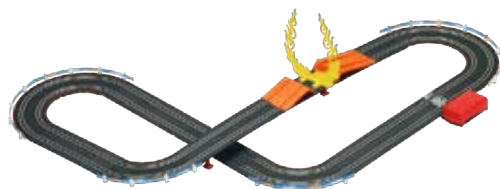

4007486635173   20063517