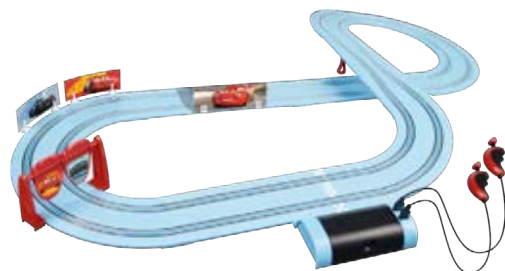

4007486630390

20063039