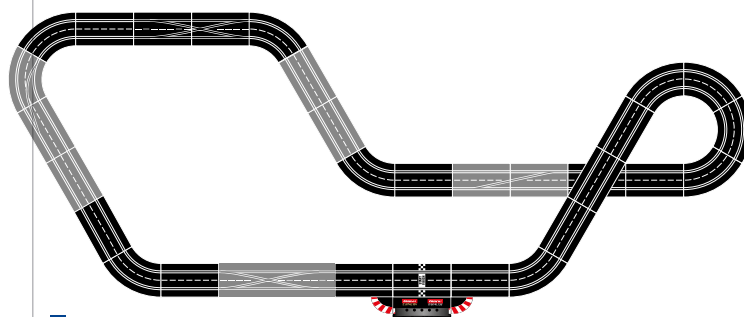

↔ 185 x 442 cm · 6.07 x 14.50 ft.

◻ 10,7 m · 35.10 ft.